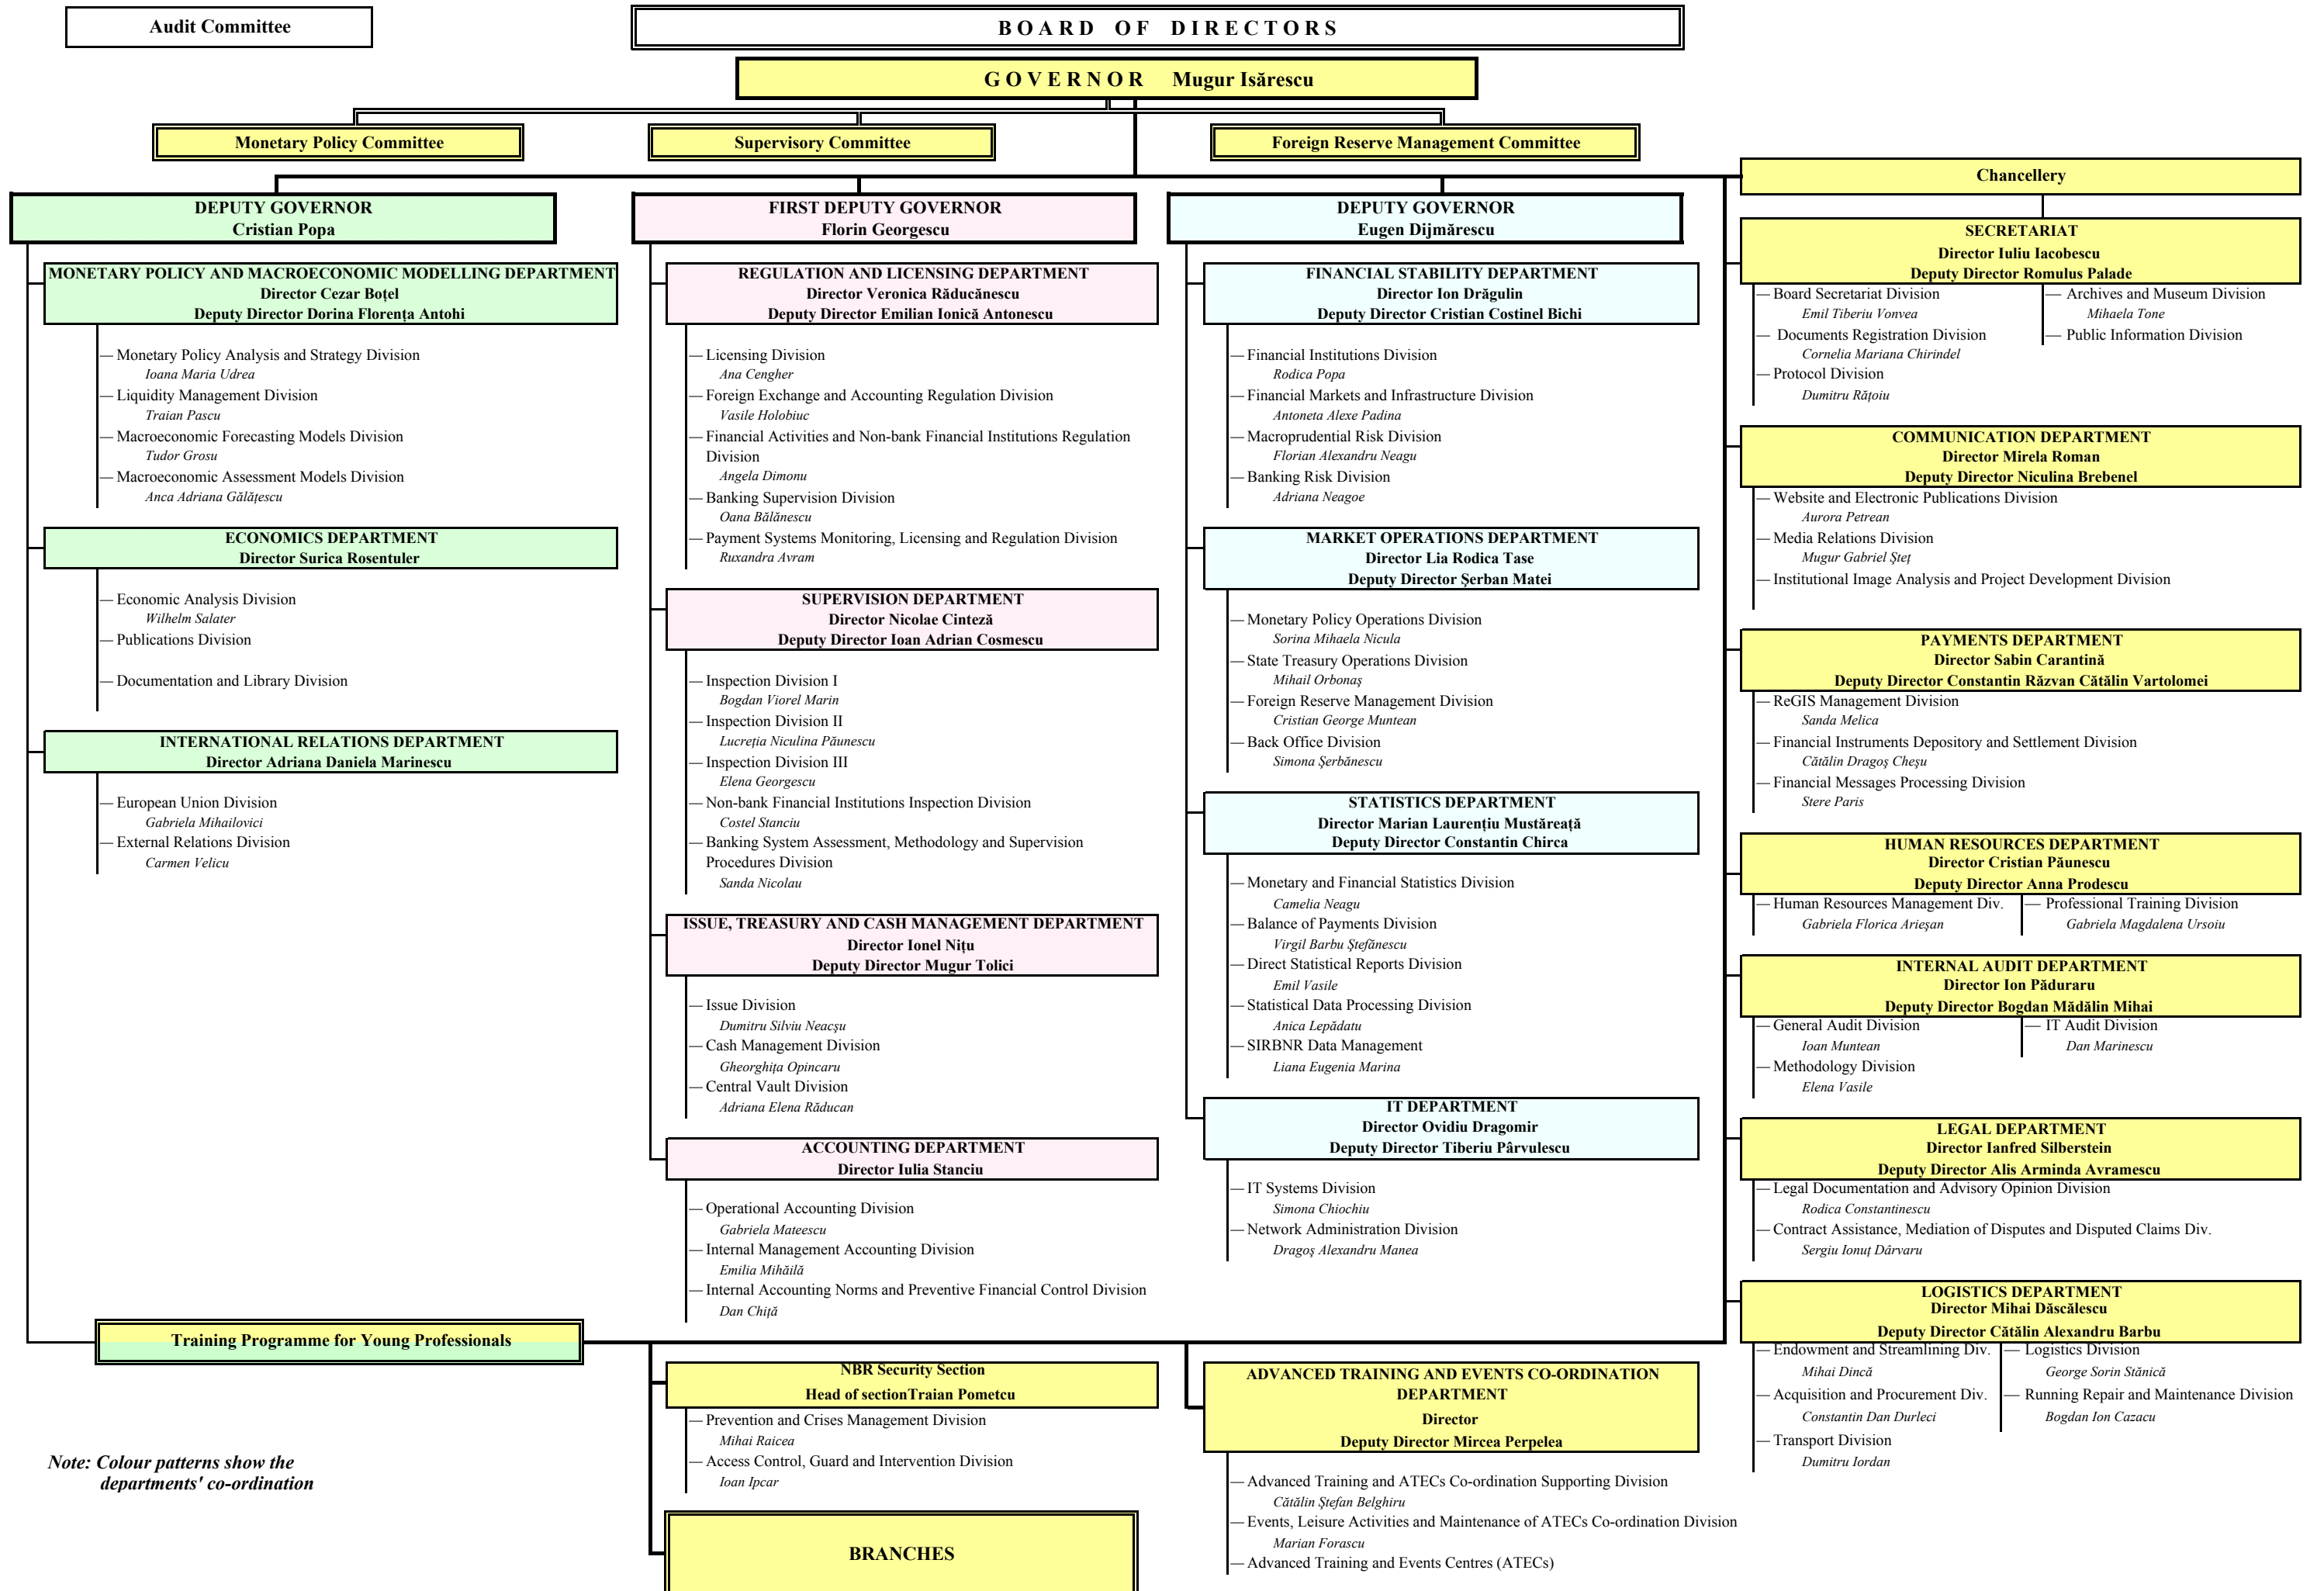

**ORGANISATION CHART OF THE NATIONAL BANK OF ROMANIA - as of 1 August 2008**

*Note: Colour patterns show the departments' co-ordination*